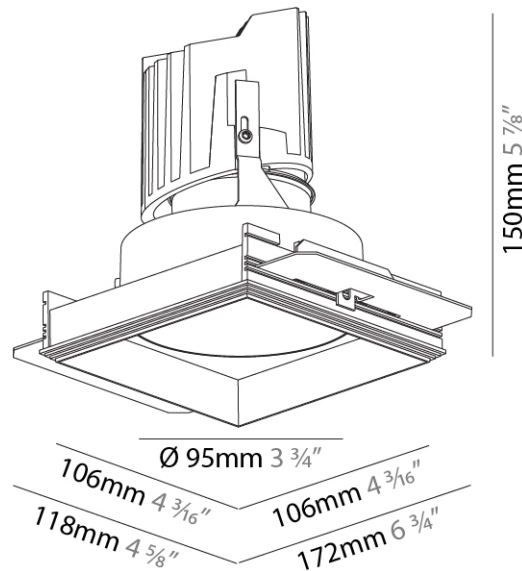

PHYSICAL

Shape: Square
Diameter (mm): 95
Diameter (in): 3 3/4
Length (mm): 106
Length (in): 4 3/16
Width (mm): 106
Width (in): 4 3/16
Depth (mm): 150
Depth (in): 5 7/8
Ceiling Thickness (mm): 10 / 12.5 / 15 / 25
Ceiling Thickness (in): 3/8 or 1/2 or 9/16 or 1
Min. Recessing Depth (mm): 170
Min. Recessing Depth (in): 6 11/16
Light Distribution: Downlight
Weight (kg): 0.705
Weight (lbs): 1.55
Fixture Finish: SSR / BKV / CWI / CRY / HAB / UFT / ITA / RUA / FTG / MYG / LOD / PUS / FRO / FUP / KIA / POP / BLS / SPG / MEY / GOH / GUM / CHC / COM / ABZ / JAG / OBR / MOS / ROR
Fixture Material: Aluminum Die Cast
Cut-out Measurements: 120mm / 4 3/4" x 120mm / 4 3/4"
Upon Request: Unique Ceiling Thickness

ELECTRICAL

Lamp Type: LED (Zhaga Standard)
Input Wattage (W): 15.5
Total Output Wattage (W): 14.5
Dimming: Tri-Mode (Non-Dimming and Phase Dimming (120Vac only) and 0-10V Dimming)
Driver Included: No
Driver Location: Recessed Housing
Driver Type: Constant Current - Universal
Driver Class: Class 2
Housing: See components
Input Voltage (V): 120 - 277
Constant Current (MA): 500

LED

Number of LEDs: 1
Color Temperature (°K): 2700 / 3000 / 3500 / 4000
Max. Delivered Lumen (lm): 940 / 980 / 1029 / 1050
Nominal Lumen (lm): 1386 / 1438 / 1511 / 1542
CRI: >90 CRI
Efficiency (%): 87.9 / 88.4 / 87.9
Lamp Life (hrs): 50000
Upon Request: RGB-W Tunable White Special Color Temperature Special LED

OPTICAL

Reflector*: 20 / 40 / 60
Upon Request: Special Beam Angles

RATINGS AND CERTIFICATIONS
© 2024 Zaneen Lighting, Inc. 188-3382, F 416-247-9319, www.zaneen.com

Available for international specifications by adding 'INT' at the end of the existing Model #. For assistance on 'custom' specifications, contact zteam@zaneen.com.
In a constant effort to supply the best product, we reserve the right to change specifications or materials without notice. The most recent specification sheets are found at zaneen.com
IP rating: IP20