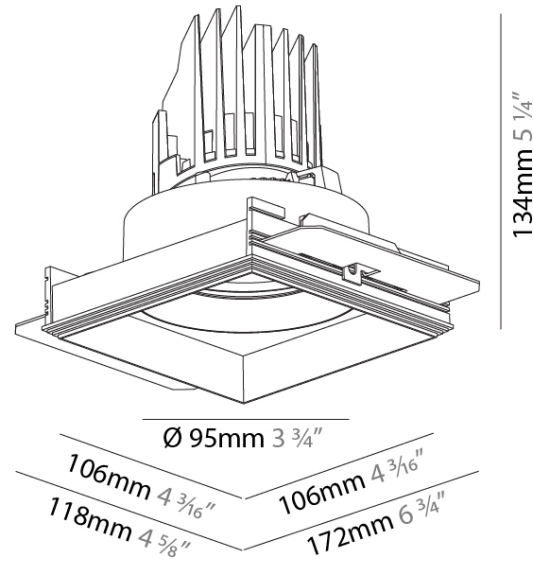

ELECTRICAL

Lamp Type: LED (Zhaga Standard)
Input Wattage (W): 13.2 (2700K) / 16.5
Total Output Wattage (W): 12 (2700K) / 15
Dimming: Tri-Mode (Non-Dimming and Phase Dimming (120Vac only) and 0-10V Dimming)
Driver Included: No
Driver Location: Recessed Housing
Driver Type: Constant Current - Universal
Driver Class: Class 2
Housing: See components
Input Voltage (V): 120 - 277
Constant Current (MA): 350

LED

Number of LEDs: 1
Color Temperature (°K): 2700 / 3000 / 3500 / 4000
Max. Delivered Lumen (lm): 850 / 950 / 1019 / 1040
Nominal Lumen (lm): 960 / 1070 / 1156 / 1180
CRI: >90 CRI
Efficiency (%): 88.5
Lamp Life (hrs): 50000
Upon Request: RGB-W Tunable White Special Color Temperature Special LED

OPTICAL

Reflector: 10
Adjustability: Rotational 355°; Tilt 30°
Upon Request: Special Beam Angles

RATINGS AND CERTIFICATIONS

Zaneen Lighting Inc. © 2024, T 1-800-388-3382, F 416-247-9319, www.zaneen.com

Available for international specifications by adding "INT" at the end of the existing Model #. For assistance on 'custom' specifications, contact zteam@zaneen.com.
Certified by:
In a constant effort to supply the best product, we reserve the right to change specifications or materials without notice. The most recent specification sheets are found at zaneen.com
IP rating: IP20